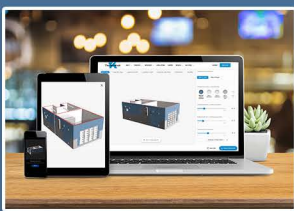

A NEW WAY TO WALK-IN

SCAN THE QR CODE

TO STREAMLINE YOUR WALK-IN EXPERIENCE

3D Walk-In Configurator

Thermo-Kool's 3D Walk-In Configurator lets you design, customize, and visualize your walk-in quickly and easily—with real-time 3D and AR capabilities.

Installation Video

Thermo-Kool's Installation Video provides quick tips and best practices to ensure a smooth, successful walk-in installation every time.

TK Tracker

TK Tracker lets you track your walk-in from quote to shipment, giving you full visibility at every step of the process.